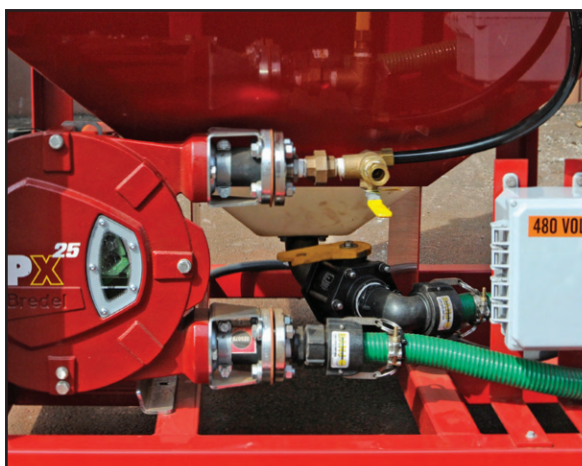

The V-Bottom design allows for complete discharge of the pigment.

V-Bottom Tote