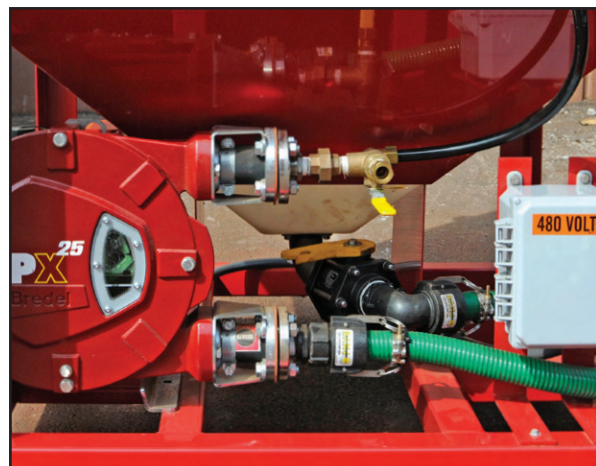

The V-Bottom design allows for complete discharge of the pigment.

V-Bottom Tote