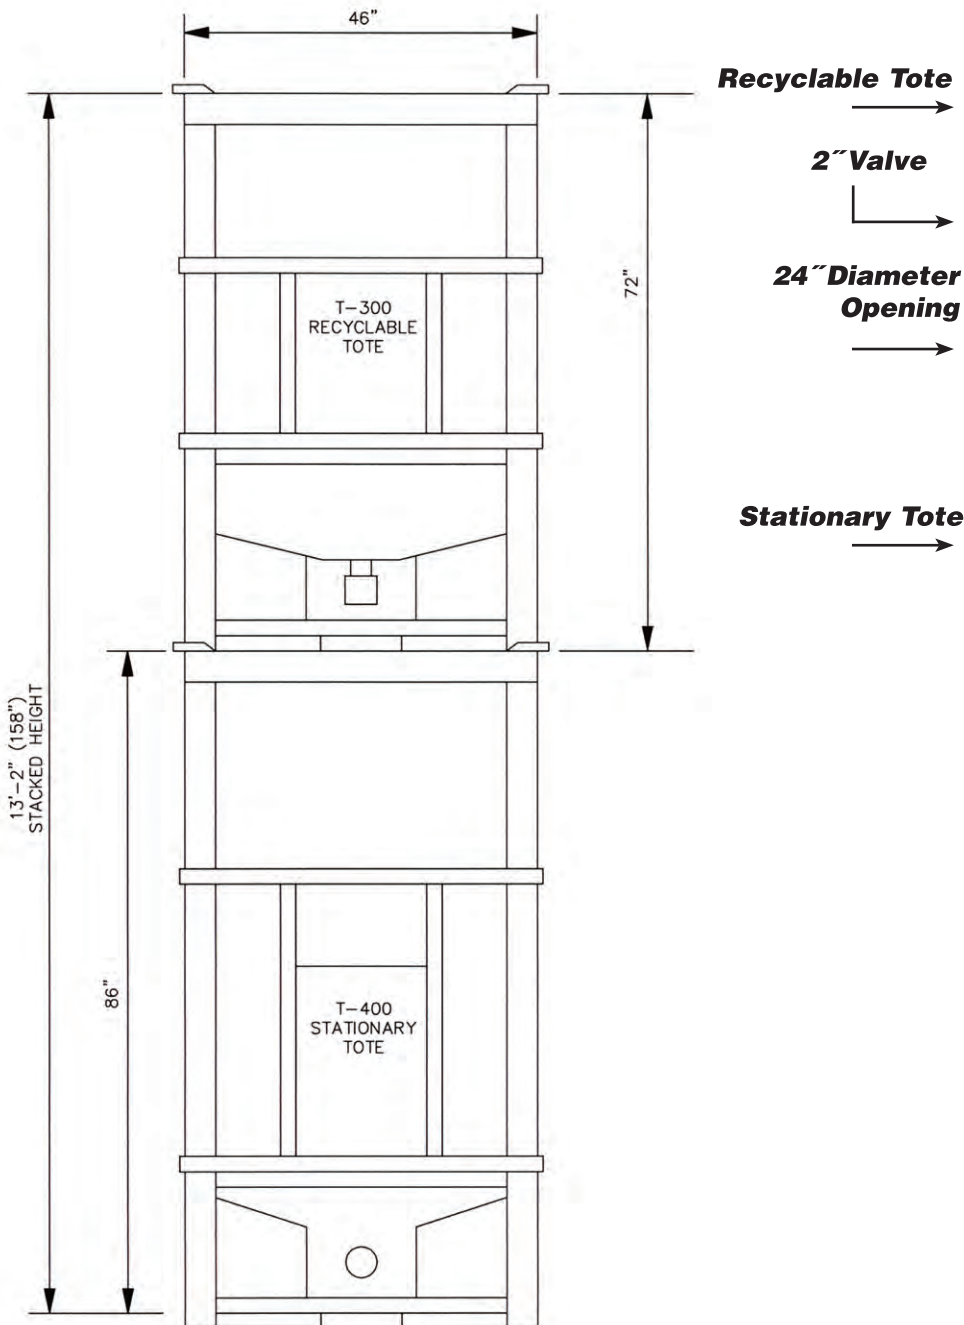

V-Bottom Tote

SOLOMON COLORS

V-Bottom Tote Storage And Delivery System

Standard industry totes are designed with flat bottoms that do not allow for complete pigment drainage. A significant amount of pigment remains in the totes, meaning customers pay for pigment they never use! Solomon Colors has never been satisfied with the “industry standard”, and developed the unique V-bottomed Tote and Delivery system to simplify pigment handling and eliminate the waste problem. The system includes a recyclable V-bottom tote that is securely stacked on top of a stationary V-bottom supply tote for transfer of pigment. The V-bottom design means all the pigment drains from the recyclable tote into the stationary tote – clean and easy, with no pigment wasted.

- Bottom-discharge stationary supply totes are filled through a 24” diameter top opening – clean and easy.
- Complete pigment transfer from recyclable V-bottom tote into stationary tote requires only 7-10 minutes.
- Efficient 2” cut-off valve on recyclable tote provides for clean operation.
- V-bottom design assures use of all pigment purchased – no waste.
- Dispensing and re-circulating pump assemblies are installed within the stationary tote frame, conserving space.
- Air Bubbler recirculation system ensuring reliability and low maintenance costs.
- Tote frame designed for easy forklift handling.
- 20’ insulated and heated cold weather containers are available and accommodate 4 or 5 stationary totes with dispensing hose pumps, Air Bubbler assemblies, and the main control panel.

Compact, stackable totes save floor space. Recycled totes eliminate costly and unnecessary disposal of containers.

The V-Bottom design allows for complete discharge of the pigment.

V-Bottom Tote

V-Bottom Tote

SOLOMON COLORS

V-Bottom Tote Storage And Delivery System

The unique V-bottom design makes pigment transfer easy, clean, and complete.

Compact design saves floor and wall space.
Recommended minimum height for stacking is 14 feet.