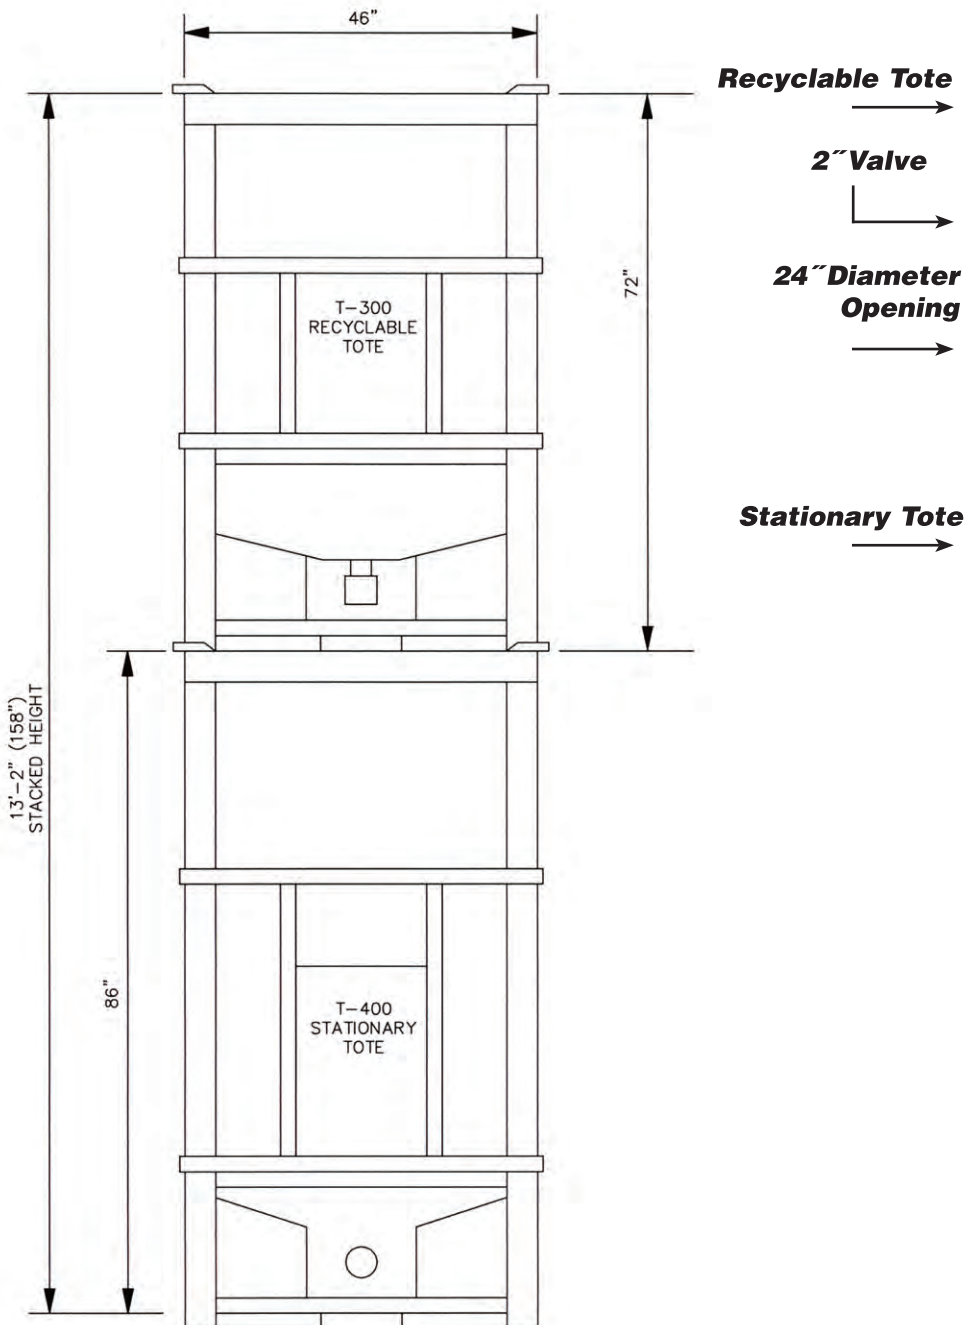

- Bottom-discharge stationary supply totes are filled through a 24” diameter top opening – clean and easy.
- Complete pigment transfer from recyclable V-bottom tote into stationary tote requires only 7-10 minutes.
- Efficient 2” cut-off valve on recyclable tote provides for clean operation.
- V-bottom design assures use of all pigment purchased – no waste.
- Dispensing and re-circulating pump assemblies are installed within the stationary tote frame, conserving space.
- Air Bubbler recirculation system ensuring reliability and low maintenance costs.
- Tote frame designed for easy forklift handling.
- 20’ insulated and heated cold weather containers are available and accommodate 4 or 5 stationary totes with dispensing hose pumps, Air Bubbler assemblies, and the main control panel.

Compact, stackable totes save floor space. Recycled totes eliminate costly and unnecessary disposal of containers.

The V-Bottom design allows for complete discharge of the pigment.

V-Bottom Tote

V-Bottom Tote

SOLOMON COLORS

V-Bottom Tote Storage And Delivery System

The unique V-bottom design makes pigment transfer easy, clean, and complete.

V-Bottom Tote

Compact design saves floor and wall space.
Recommended minimum height for stacking is 14 feet.