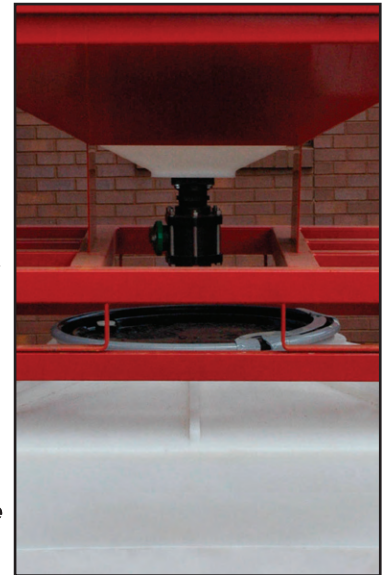

V-Bottom Tote

SOLOMON COLORS

V-Bottom Tote Storage And Delivery System

Standard industry totes are designed with flat bottoms that do not allow for complete pigment drainage. A significant amount of pigment remains in the totes, meaning customers pay for pigment they never use! Solomon Colors has never been satisfied with the “industry standard”, and developed the unique V-bottomed Tote and Delivery system to simplify pigment handling and eliminate the waste problem. The system includes a recyclable V-bottom tote that is securely stacked on top of a stationary V-bottom supply tote for transfer of pigment. The V-bottom design means all the pigment drains from the recyclable tote into the stationary tote – clean and easy, with no pigment wasted.

- Bottom-discharge stationary supply totes are filled through a 24” diameter top opening – clean and easy.
- Complete pigment transfer from recyclable V-bottom tote into stationary tote requires only 7-10 minutes.
- Efficient 2” cut-off valve on recyclable tote provides for clean operation.
- V-bottom design assures use of all pigment purchased – no waste.
- Dispensing and re-circulating pump assemblies are installed within the stationary tote frame, conserving space.
- Air Bubbler recirculation system ensuring reliability and low maintenance costs.
- Tote frame designed for easy forklift handling.
- 20’ insulated and heated cold weather containers are available and accommodate 4 or 5 stationary totes with dispensing hose pumps, Air Bubbler assemblies, and the main control panel.

SOLOMON COLORS

V-Bottom Tote Storage And Delivery System

The unique V-bottom design makes pigment transfer easy, clean, and complete.

V-Bottom Tote

Compact design saves floor and wall space.
Recommended minimum height for stacking is 14 feet.