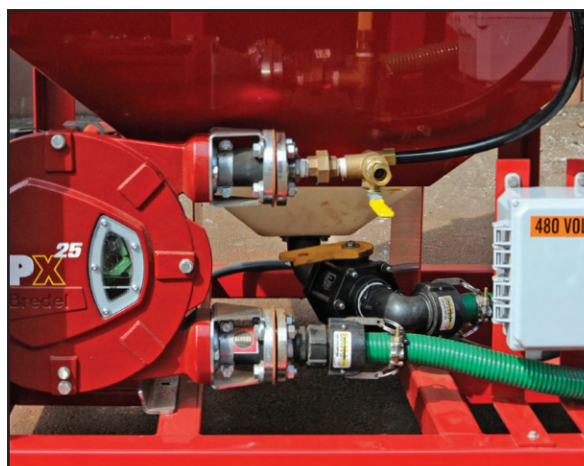

The V-Bottom design allows for complete discharge of the pigment.

V-Bottom Tote