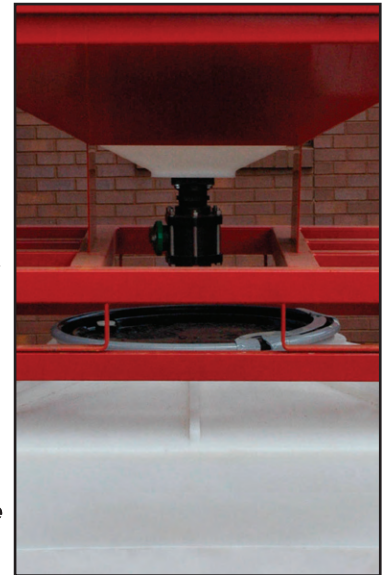

V-Bottom Tote

SOLOMON COLORS

V-Bottom Tote Storage And Delivery System

Standard industry totes are designed with flat bottoms that do not allow for complete pigment drainage. A significant amount of pigment remains in the totes, meaning customers pay for pigment they never use! Solomon Colors has never been satisfied with the “industry standard”, and developed the unique V-bottomed Tote and Delivery system to simplify pigment handling and eliminate the waste problem. The system includes a recyclable V-bottom tote that is securely stacked on top of a stationary V-bottom supply tote for transfer of pigment. The V-bottom design means all the pigment drains from the recyclable tote into the stationary tote – clean and easy, with no pigment wasted.

- Bottom-discharge stationary supply totes are filled through a 24” diameter top opening – clean and easy.
- Complete pigment transfer from recyclable V-bottom tote into stationary tote requires only 7-10 minutes.
- Efficient 2” cut-off valve on recyclable tote provides for clean operation.
- V-bottom design assures use of all pigment purchased – no waste.
- Dispensing and re-circulating pump assemblies are installed within the stationary tote frame, conserving space.
- Air Bubbler recirculation system ensuring reliability and low maintenance costs.
- Tote frame designed for easy forklift handling.
- 20’ insulated and heated cold weather containers are available and accommodate 4 or 5 stationary totes with dispensing hose pumps, Air Bubbler assemblies, and the main control panel.

Compact, stackable totes save floor space. Recycled totes eliminate costly and unnecessary disposal of containers.

The V-Bottom design allows for complete discharge of the pigment.

V-Bottom Tote

V-Bottom Tote

SOLOMON COLORS

V-Bottom Tote Storage And Delivery System

The unique V-bottom design makes pigment transfer easy, clean, and complete.

Compact design saves floor and wall space.
Recommended minimum height for stacking is 14 feet.