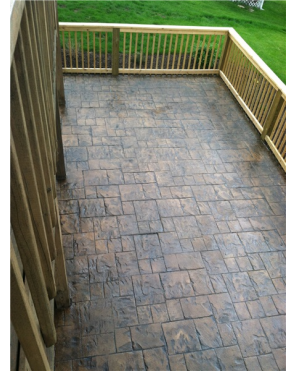

STAMPED CONCRETE PATIO WITH 238 MARIGOLD INTEGRAL COLOR

This stamped concrete patio has Solomon 238 Marigold integral color with a charcoal release powder.

Products Used In This Album

COLORFLO® LIQUID COLOR

DRY INTEGRAL COLOR

238 Marigold

1 25# BAG/YD

ANTIQUE RELEASE

200 Medium Gray