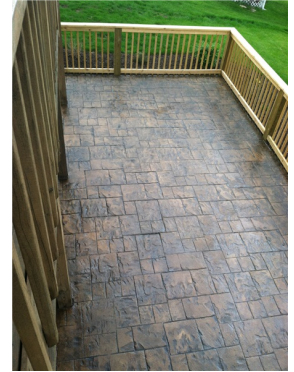

STAMPED CONCRETE PATIO WITH 238 MARIGOLD INTEGRAL COLOR

This stamped concrete patio has Solomon 238 Marigold integral color with a charcoal release powder.

Products Used In This Album

COLORFLO® LIQUID COLOR

DRY INTEGRAL COLOR

238 Marigold

1 25# BAG/YD

ANTIQUE RELEASE

200 Medium Gray